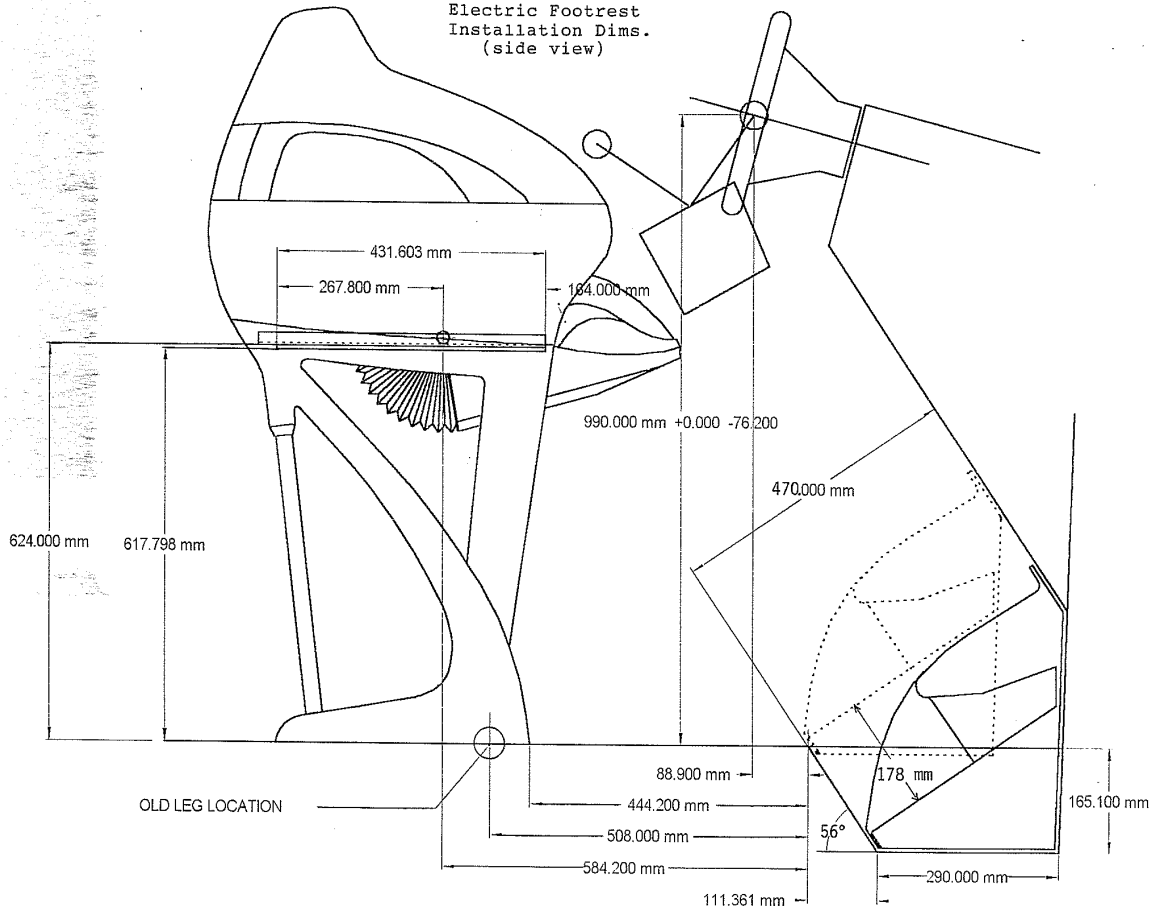

Electric Footrest  
Installation Dims.  
(side view)

Design is the property of:

**McLeod**  
DESIGN GROUP INC.